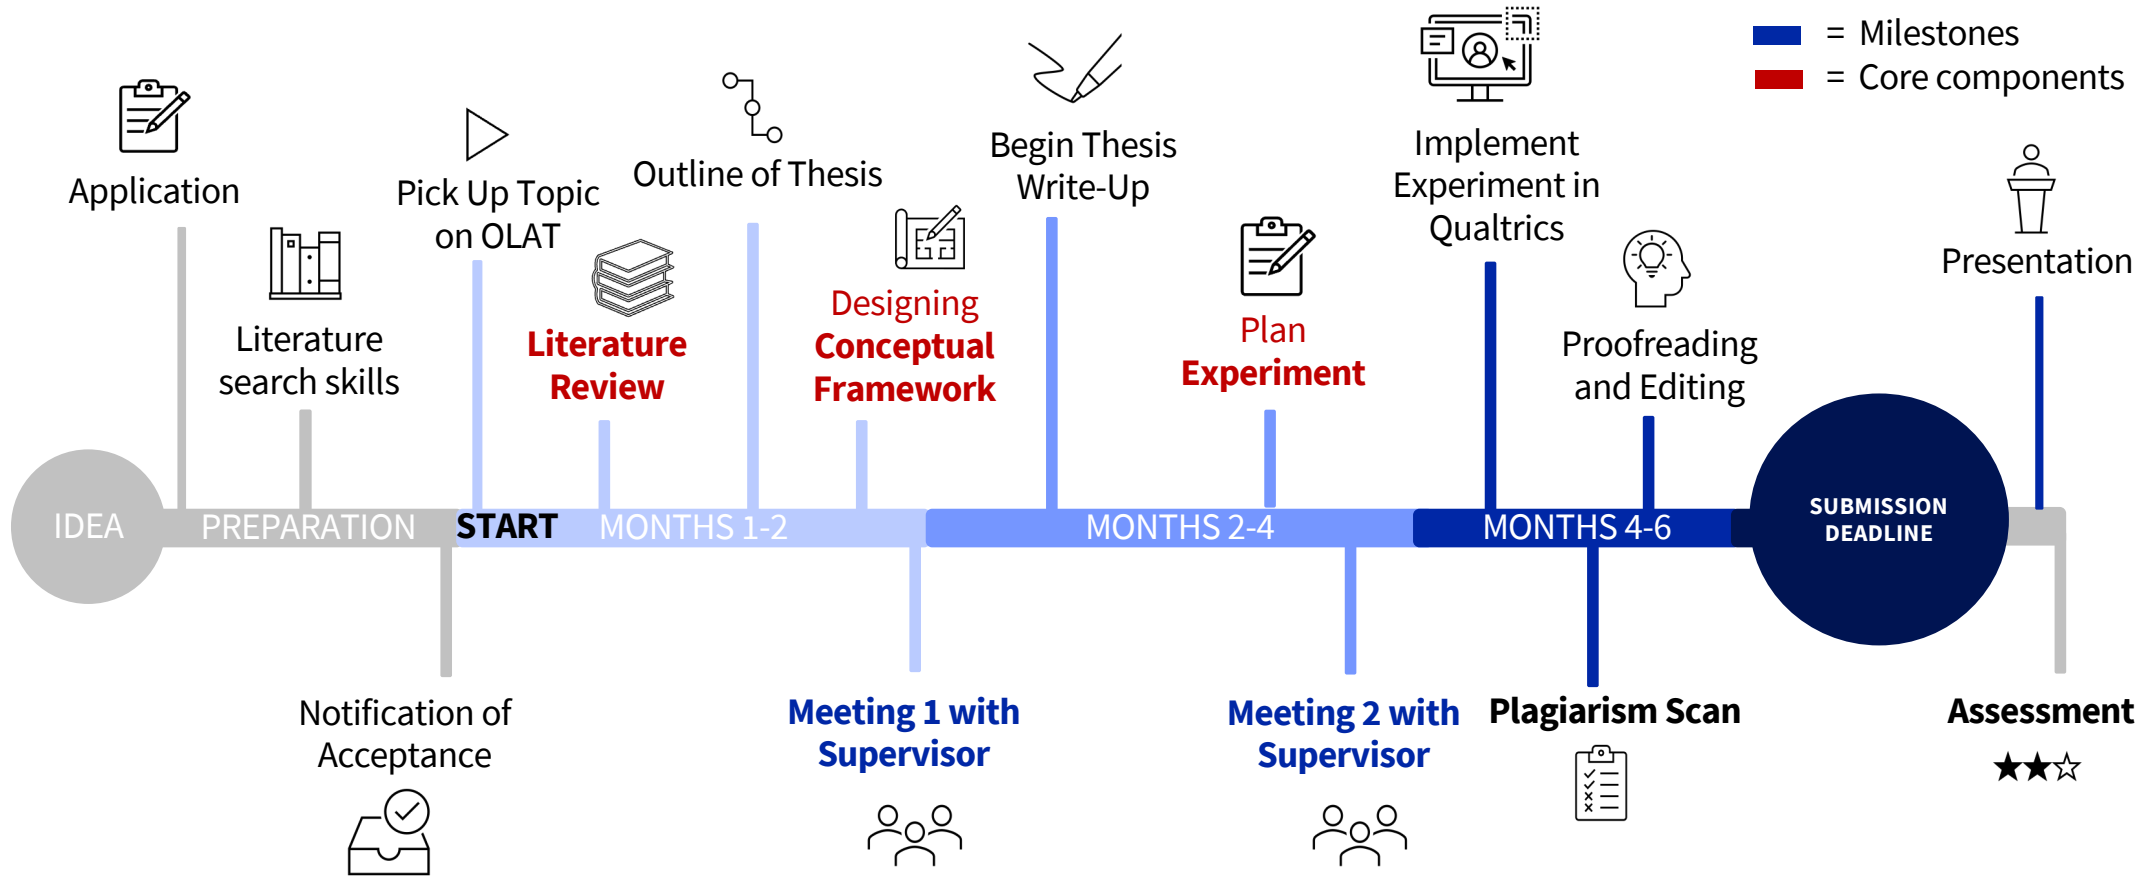

Timeline of the Thesis Process

The timeline spans a period of six months and serves as a guideline. Deviations are possible if the supervisor specifies a different format.